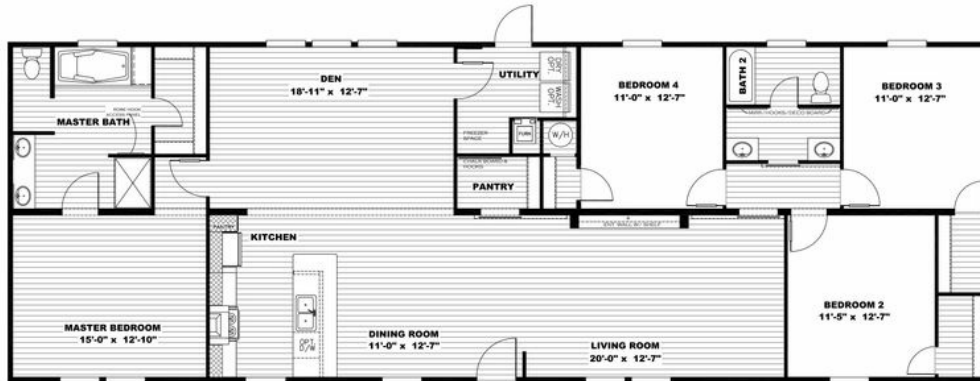

THE BREEZE 2.5

THE BREEZE 2.5 Model number: 38SSP28764BH19
4 beds • 2 baths • 2128 sq.ft. • 28' width • 76' depth

Our home building facilities invest in continuous product and process improvements. Plans, dimensions, features, materials, specifications and availability are subject to change without notice or obligation. Renderings and floor plans are representative likenesses of our homes and may differ from the actual homes. We invite you to tour a Home Center near you and inspect the highest value in quality housing available or call (281) 354-9104 to speak with a Home Consultant. Copyright 2017, CMH. All rights reserved.

THE BREEZE 2.5 Model number: 38SSP28764BH19

4 beds • 2 baths • 2128 sq.ft. • 28' width • 76' depth

Our home building facilities invest in continuous product and process improvements. Plans, dimensions, features, materials, specifications and availability are subject to change without notice or obligation. Renderings and floor plans are representative likenesses of our homes and may differ from the actual homes. We invite you to tour a Home Center near you and inspect the highest value in quality housing available or call (281) 354-9104 to speak with a Home Consultant. Copyright 2017, CMH. All rights reserved.