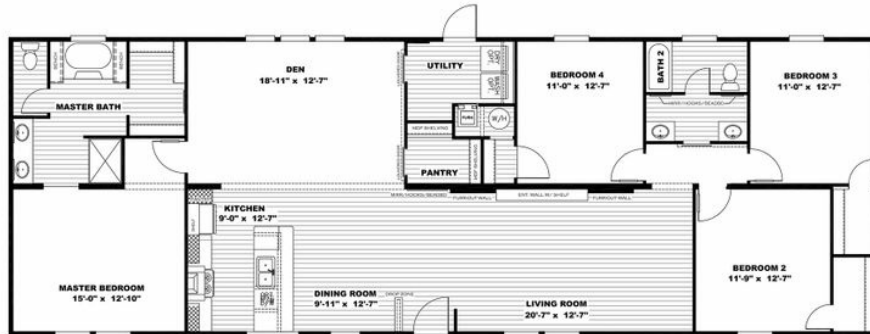

## THE BREEZE II

**THE BREEZE II** Model number: 41SSP28764EH18  
**4 beds • 2 baths • 2128 sq.ft. • 28' width • 76' depth**

Our home building facilities invest in continuous product and process improvements. Plans, dimensions, features, materials, specifications and availability are subject to change without notice or obligation. Renderings and floor plans are representative likenesses of our homes and may differ from the actual homes. We invite you to tour a Home Center near you and inspect the highest value in quality housing available or call (281) 354-9104 to speak with a Home Consultant. Copyright 2017, CMH. All rights reserved.

### THE BREEZE II Model number: 41SSP28764EH18

4 beds • 2 baths • 2128 sq.ft. • 28' width • 76' depth

Our home building facilities invest in continuous product and process improvements. Plans, dimensions, features, materials, specifications and availability are subject to change without notice or obligation. Renderings and floor plans are representative likenesses of our homes and may differ from the actual homes. We invite you to tour a Home Center near you and inspect the highest value in quality housing available or call (281) 354-9104 to speak with a Home Consultant. Copyright 2017, CMH. All rights reserved.