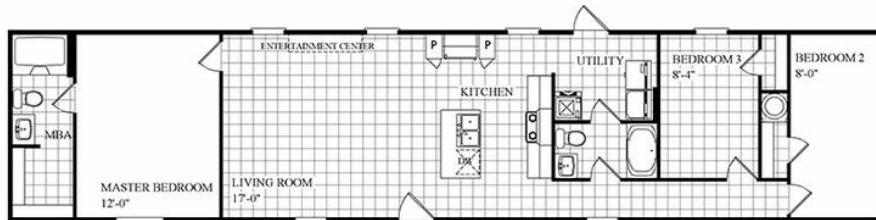

### **THE BREEZE HD** Model number: 45HOU16723BH18

**3 beds • 2 baths • 1152 sq.ft. • 16' width • 72' depth**

Our home building facilities invest in continuous product and process improvements. Plans, dimensions, features, materials, specifications and availability are subject to change without notice or obligation. Renderings and floor plans are representative likenesses of our homes and may differ from the actual homes. We invite you to tour a Home Center near you and inspect the highest value in quality housing available or call (281) 354-9104 to speak with a Home Consultant. Copyright 2017, CMH. All rights reserved.

## THE BREEZE HD Model number: 45HOU16723BH18

**3 beds • 2 baths • 1152 sq.ft. • 16' width • 72' depth**

Our home building facilities invest in continuous product and process improvements. Plans, dimensions, features, materials, specifications and availability are subject to change without notice or obligation. Renderings and floor plans are representative likenesses of our homes and may differ from the actual homes. We invite you to tour a Home Center near you and inspect the highest value in quality housing available or call (281) 354-9104 to speak with a Home Consultant. Copyright 2017, CMH. All rights reserved.