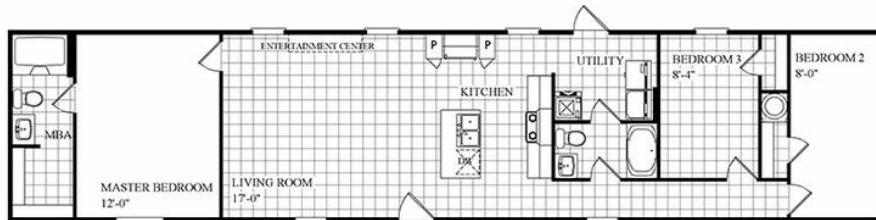

THE BREEZE HD

THE BREEZE HD Model number: 45HOU16723BH18

3 beds • 2 baths • 1152 sq.ft. • 16' width • 72' depth

Our home building facilities invest in continuous product and process improvements. Plans, dimensions, features, materials, specifications and availability are subject to change without notice or obligation. Renderings and floor plans are representative likenesses of our homes and may differ from the actual homes. We invite you to tour a Home Center near you and inspect the highest value in quality housing available or call (281) 354-9104 to speak with a Home Consultant. Copyright 2017, CMH. All rights reserved.

THE BREEZE HD Model number: 45HOU16723BH18

3 beds • 2 baths • 1152 sq.ft. • 16' width • 72' depth

Our home building facilities invest in continuous product and process improvements. Plans, dimensions, features, materials, specifications and availability are subject to change without notice or obligation. Renderings and floor plans are representative likenesses of our homes and may differ from the actual homes. We invite you to tour a Home Center near you and inspect the highest value in quality housing available or call (281) 354-9104 to speak with a Home Consultant. Copyright 2017, CMH. All rights reserved.